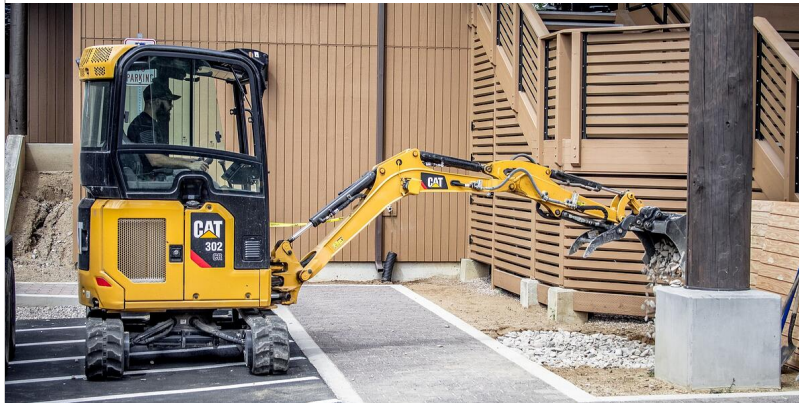

## \$495 – Overnight Lube Service in Ridgefield

**Need lube service fast?** Bring your select Cat Compact Equipment (CCE) machine to Peterson Cat's Ridgefield store before 3:00 p.m., and we'll have it ready for you by 9:00 a.m. the next day — all for only \$495!